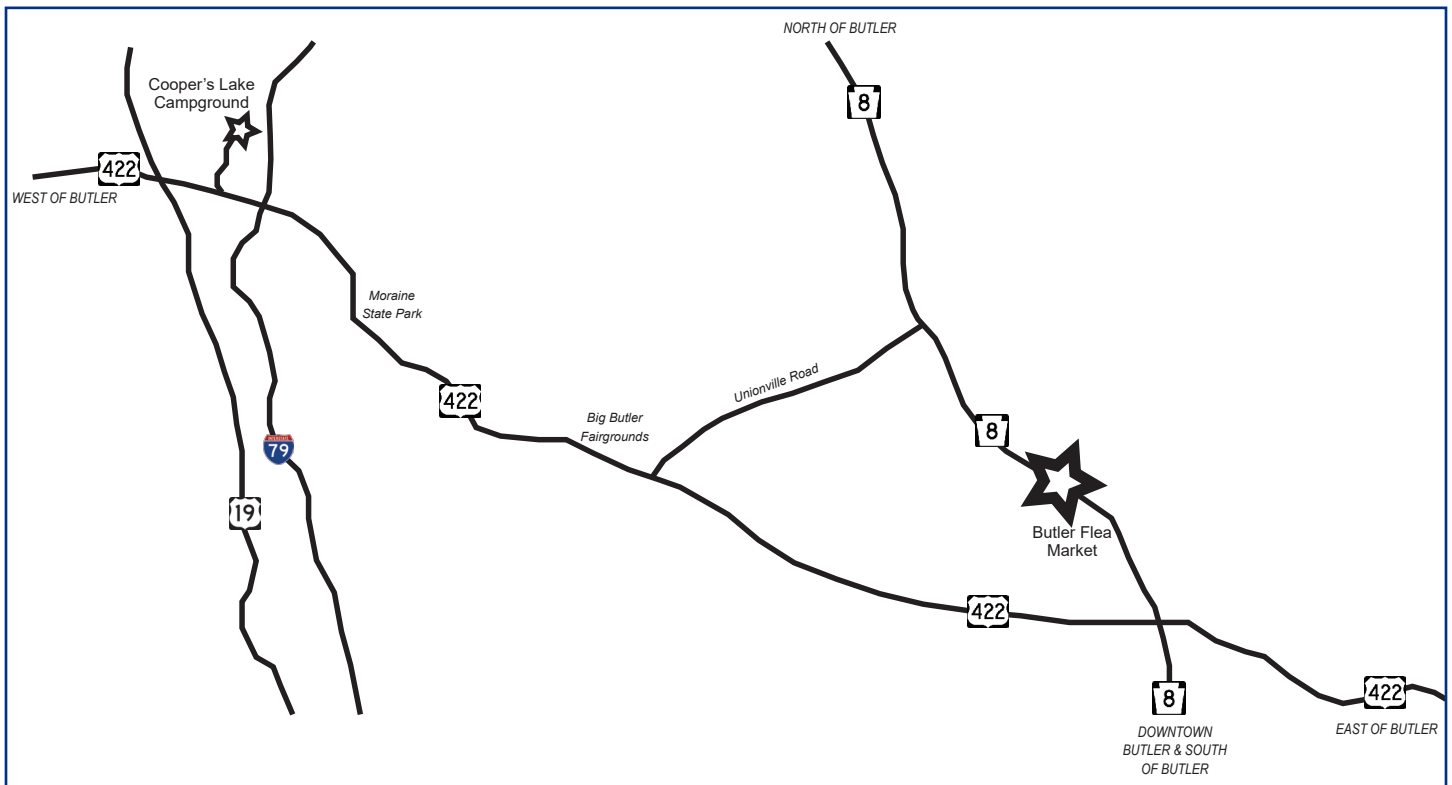

2024 JEEP INVASION

SPONSORED BY

Private Wealth Management

Invasion Pre-Staging Instructions - NORTH LOCATION

New in 2024 and based on participant feedback, all Jeeps participating in the Jeep Invasion will stage together prior to entering downtown and parking for the Invasion.

THIS PAPER DOES NOT GIVE YOU ACCESS TO THE JEEP INVASION. YOU MUST FIRST GO TO THE NORTH STAGING LOCATION WHERE YOU WILL PARK AND CHECK-IN TO OBTAIN YOUR JEEP INVASION DASH SIGN AND DASH PLAQUE. THE DASH SIGN IS REQUIRED TO ENTER THE JEEP INVASION.

North Staging Location:

Butler Flea Market, 1640 N. Main St. Ext. (Route 8 North), Butler, PA 16001

How to Access This Location:

Follow your GPS to the address above if you are coming from North of Butler, South of Butler and East of Butler. **If you are traveling from Cooper's Lake or West of Butler, please follow the GPS route that asks you to turn left onto Unionville Road after passing Big Butler Fairground. Taking this route will minimize cross traffic turning into the Butler Flea Market as well as traffic congestion on Route 8.**

After parking please proceed to the check in table. Volunteers will allow you to depart according to traffic flow. First Jeeps in will be first Jeeps out. This is NOT a parade. All traffic laws must be followed, including stopping for traffic lights.