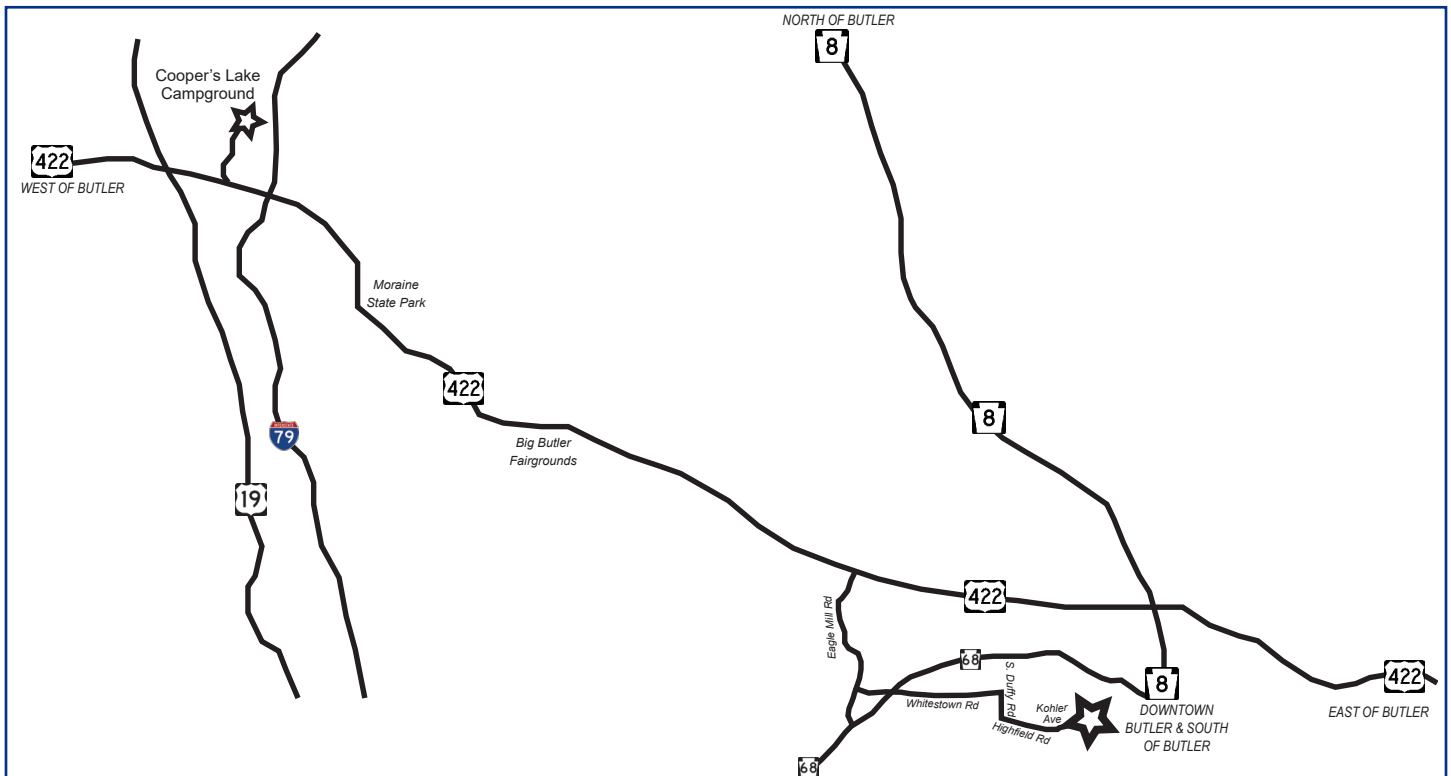

2024 JEEP INVASION

SPONSORED BY

Private Wealth
Management

Invasion Pre-Staging Instructions - SOUTH LOCATION

New in 2024 and based on participant feedback, all Jeeps participating in the Jeep Invasion will stage together prior to entering downtown and parking for the Invasion.

THIS PAPER DOES NOT GIVE YOU ACCESS TO THE JEEP INVASION. YOU MUST FIRST GO TO THE SOUTH STAGING LOCATION WHERE YOU WILL PARK AND CHECK-IN TO OBTAIN YOUR JEEP INVASION DASH SIGN AND DASH PLAQUE. THE DASH SIGN IS REQUIRED TO ENTER THE JEEP INVASION.

South Staging Location:

American Legion Post 778, 150 Legion Memorial Lane, Butler, PA 16001

How to Access This Location:

Follow your GPS to the address above if you are coming from North, South, or East of Butler. **If you are traveling from Cooper's Lake or West of Butler, please follow your GPS route until you are at the intersection of Eagle Mill Rd/Rte 422. Then, please follow the below directions to minimize traffic:**

1. Turn right onto Eagle Mill Rd
2. At the intersection of Eagle Mill Rd and Whitestown Rd, turn left.
3. Follow Whitestown Rd (through it's intersection with Rte 68) until you are at the intersection of South Duffy Rd.
4. Turn right onto South Duffy Rd.
5. Turn left onto Highfield Rd.
6. Make a slight left onto Kohler Ave, then a quick left onto Legion Memorial Lane.